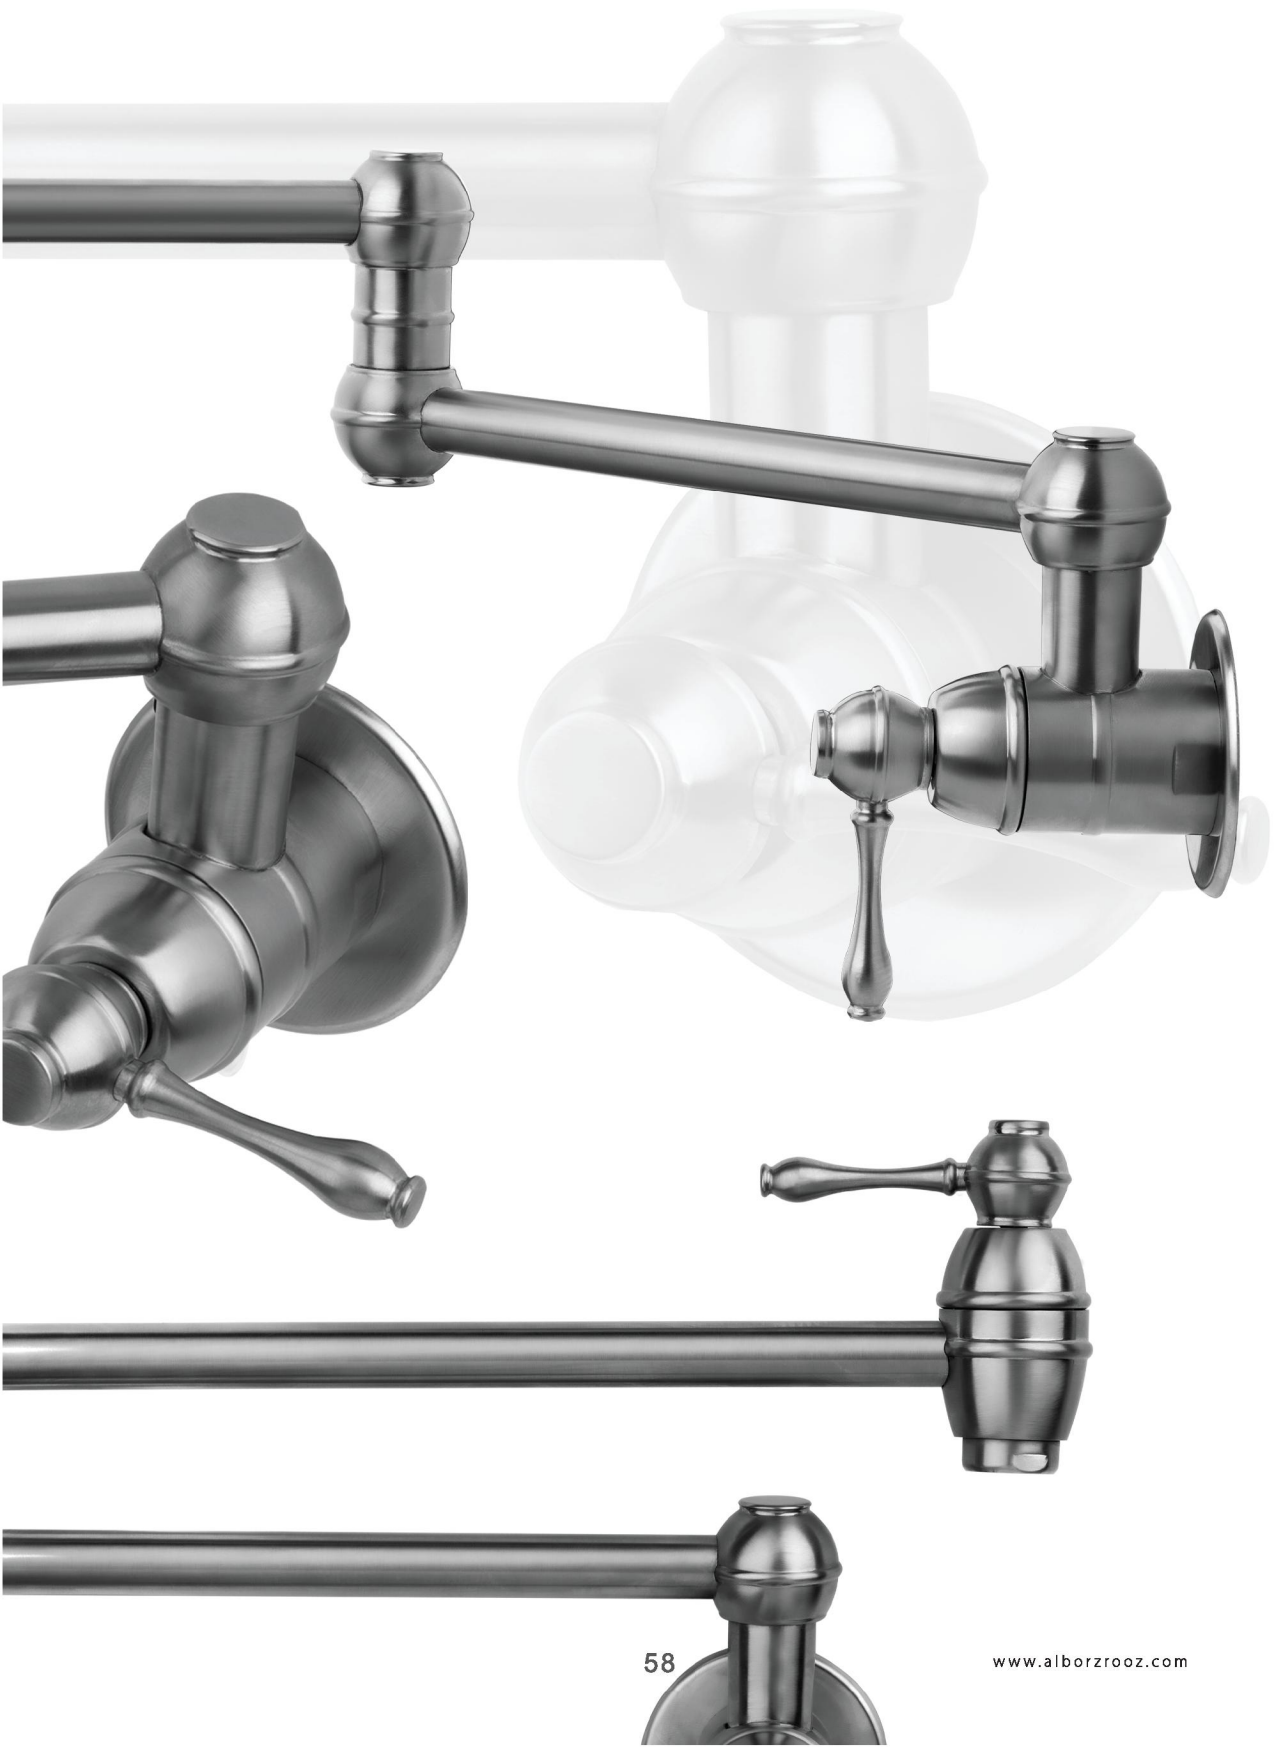

**DUAL 360 SWING JOINTS FOR FLEXIBLE POSITIONING**

Pot Filler  
Shiny Gold

Pot Filler  
Chrome

Pot Filler  
Brushed Chrome

Pot Filler  
Brushed Gold

Pot Filler  
White

Pot Filler  
Matt Black

# POT FILLER FAUCET

VALUES:

QUALITY, TECHNOLOGY, DESIGN AND SUSTAINABILITY.  
BALANCING THESE IN EVERYTHING WE DO,  
ALLOWS US TO DELIVER  
UNRIVALLED WATER ENJOYMENT TO OUR CUSTOMERS