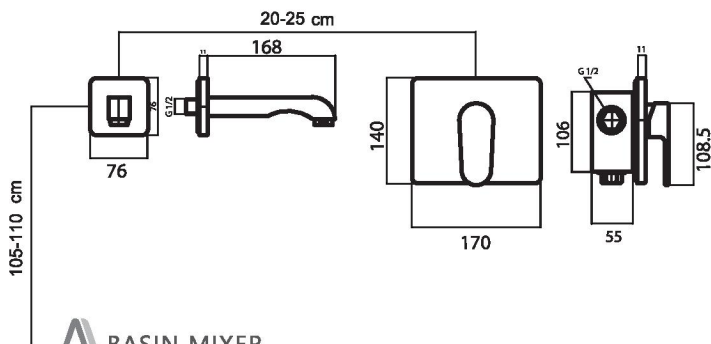

Built-in • Matt Black
Bath mixer Type1: A Box
Bath mixer Type2: B Box
Bath mixer Type3: B Box
Bath mixer Type4: B Box
Shower mixer: A Box
Basin mixer: A Box

BASIN MIXER

Built-in

ونتو - روشویی